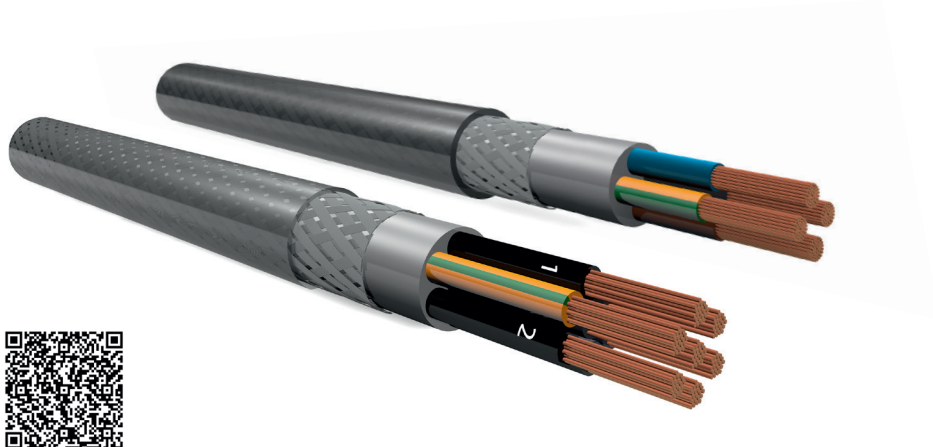

## PVC screened control cable

RoHS

CROSS SECTION

## APPLICATION

For measurement and control purposes requiring a high level of electromagnetic compatibility (EMC). The cable is largely oil and chemical resistant. For use in dry and damp rooms but not outdoors.

## STRUCTURE

Design structure based on DIN VDE 0250

<b>Conductor</b>	Copper conductor, bare, flexible, conductor structure according to VDE 0295 class 5
<b>Core identification</b>	OZ - black cores with imprinted digits, no green and yellow protective conductor JZ - black cores with imprinted digits, green and yellow protective conductor OB - coloured cores without green and yellow protective conductor JB - coloured cores with green and yellow protective conductor Cores concentrically stranded in layers, with optimum lay lengths
<b>Stranding method</b>	
<b>Inner sheath</b>	Sheath material made from special PVC compound
<b>Shield</b>	Mesh of tin-plated copper wires.
<b>Outer sheath</b>	Sheath material made from special PVC compound