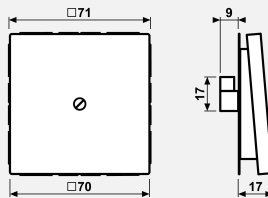

Cable outlet

with supporting frame, screw fixing only
opening for cables with max. 8 mm Ø

Duroplastic (scratch-proof) glossy

Colour:
white

Material:
duroplastic