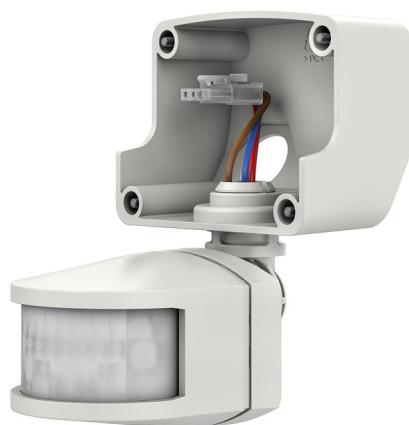

Motion module theLeda B WH

Item no.: 9070760

theben
energy saving comfort

Accessories

Presence detectors

Description

- theLeda B motion detector module
- 180° detection angle at 12 m range
- Additional light switch output
- Sensor can be turned horizontally by $\pm 90^\circ$ and downwards/backwards by 90°
- Protection rating IP 55

Connection example

Subject to technical changes and misprints

additional information at: www.theben.de/product/9070760

The load data are determined with exemplary selected illuminants and are therefore typical data due to the large number of available products.

Motion module theLeda B WH

Item no.: 9070760

Scale drawings