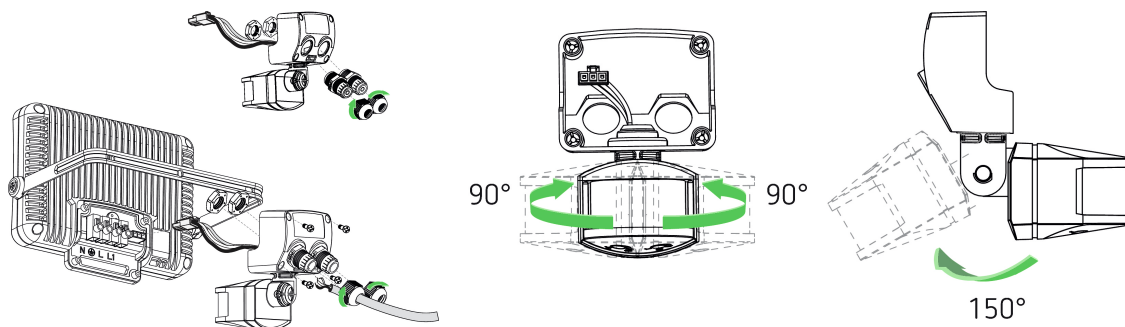

Motion module theLeda B WH

Item no.: 9070760

theben
energy saving comfort

Accessories

Presence detectors

Description

- theLeda B motion detector module
- 180° detection angle at 12 m range
- Additional light switch output
- Sensor can be turned horizontally by $\pm 90^\circ$ and downwards/backwards by 90°
- Protection rating IP 55

Connection example

Subject to technical changes and misprints

additional information at: www.theben.de/product/9070760

The load data are determined with exemplary selected illuminants and are therefore typical data due to the large number of available products.

Motion module theLeda B WH

Item no.: 9070760

Scale drawings