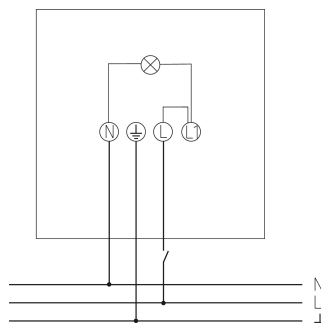

theLeda B100L BK

Item no.: 1020682

LED spotlights
theLeda B

Description

- LED spotlight 100 W
- Suitable for outdoor use
- Flexible extension options thanks to optional module with motion detector including switch output or light sensor incl. switch output
- Spotlight can be turned by 360°
- Not dimmable

Technical data

theLeda B100L BK	
Operating voltage	230 V AC
Frequency	50 Hz
Colour	Black
Installation type	Wall and ceiling installation
LED output (lighting current)	9784 lm

theLeda B100L BK	
Colour temperature	5000 K
Ambient temperature	-20°C ... 40°C
Protection class	I
Type of protection	IP 65

Connection example

Subject to technical changes and misprints

additional information at: www.theben.de/product/1020682

The load data are determined with exemplary selected illuminants and are therefore typical data due to the large number of available products.