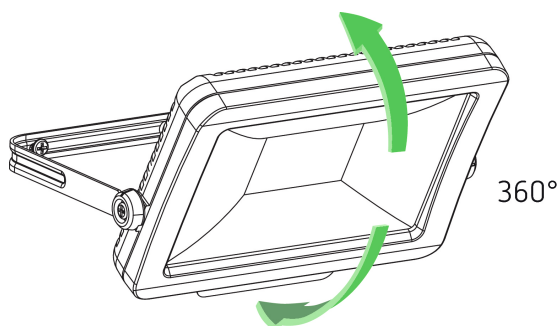

Connection example

Subject to technical changes and misprints

additional information at: www.theben.de/product/1020682

The load data are determined with exemplary selected illuminants and are therefore typical data due to the large number of available products.