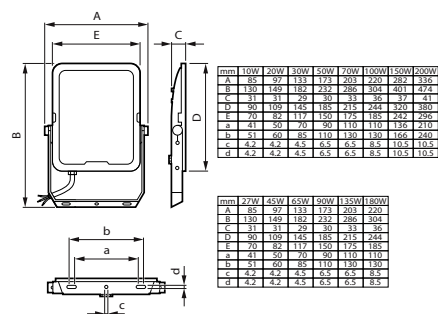

# Ledinaire All-in floodlights

Cable	Cable 1.0 m without plug
Number of products on MCB of 16 A type B	73
<b>Temperature</b>	
Ambient temperature range	-25 to +40 °C
<b>Controls and Dimming</b>	
Dimmable	No
Driver/power unit/transformer	Driver integrated on LED board (DoB)
Constant light output	No
<b>Mechanical and Housing</b>	
Housing material	Aluminium die cast
Reflector material	Polycarbonate
Optic material	Glass
Optical cover/lens material	Tempered glass
Fixation material	Steel
Housing Colour	RAL 7043
Mounting device	Via U Shaped Bracket, Aiming Scale Angle, Universal Installation
Optical cover/lens shape	Flat
Optical cover/lens finish	Clear
Overall length	182 mm
Overall width	133 mm
Overall height	29 mm
Effective projected area	0.016965 m <sup>2</sup>
Dimensions (height x width x depth)	29 x 133 x 182 mm
<b>Approval and Application</b>	
Ingress protection code	IP65 [Dust penetration-protected, jet-proof]
Mech. impact protection code	IK07 [2 J reinforced]
Surge Protection (Common/Differential)	1.5/1.5 kV
Sustainability rating	-
Protection class IEC	Safety class I
Photobiological risk	Photobiological risk group 1 @200mm to EN62778
Photobiological risk specification	0.2 m

## Dimensional drawing