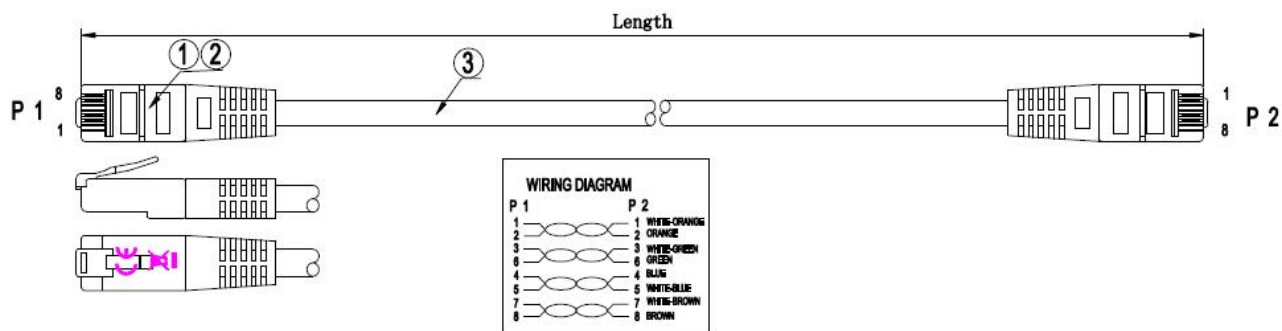

### Allgemeine Daten

Locking lever	False
Category	5e
Model	Unshielded
Suitable for degree of protection (IP)	IP20
Pin assignment	1:1
Material outer sheath	Polyvinylchlorid (PVC)
Colour anti-kink sleeve	grey
Fire retardant version	True
Contacts	Gold plated $\mu$ " gold plated
Allocation	acc. TIA/EIA 568B

### Drawings

This datasheet was created automatically on 01-06-2023 . Technical changes reserved.

# DATASHEET

RJ45 Patch cable U/UTP, Cat.5e, PVC, CCA, 0.5m, grey

This datasheet was created automatically on 01-06-2023 . Technical changes reserved.