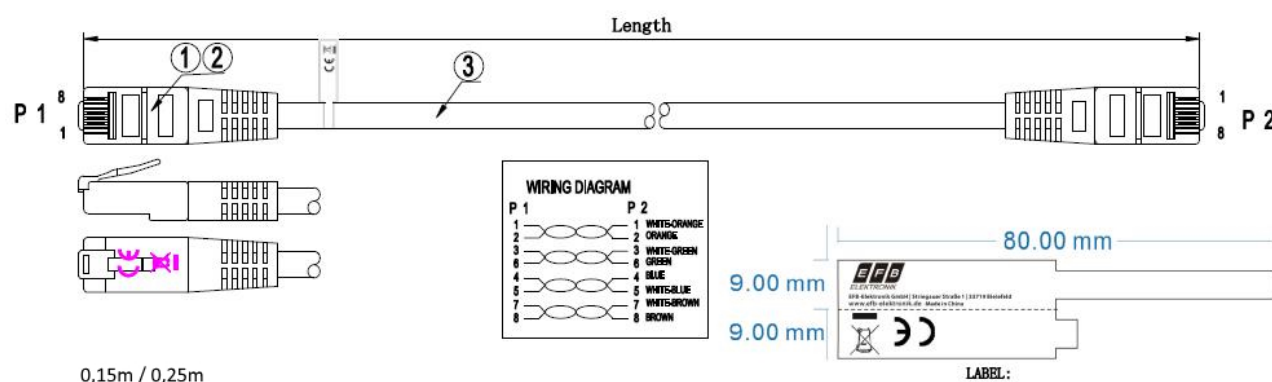

DATASHEET

RJ45 Patch cable U/UTP, Cat.5e, PVC, CCA, 0.5m, grey

Übertragungstechnische Eigenschaften

Transmission	2.5Gbit
Bandwidth	100MHz

Normen, Zulassungen, Zertifizierungen

Cabling standard	EN50173
Connector	IEC 60603-7-2
Oil resistant (acc. EN 60811-2-1)	False

Available variants

ArtNr.	Bezeichnung	Length	Längentoleranz
K8456.0,5	RJ45 Patch cable U/UTP, Cat.5e, PVC, CCA, 0.5m, grey	0.5 m	±5 %
K8456.1	RJ45 Patch cable U/UTP, Cat.5e, PVC, CCA, 1m, grey	1.0 m	±5 %
K8456.1,5	RJ45 Patch cable U/UTP, Cat.5e, PVC, CCA, 1.5m, grey	1.5 m	±5 %
K8456.2	RJ45 Patch cable U/UTP, Cat.5e, PVC, CCA, 2m, grey	2.0 m	±5 %
K8456.3	RJ45 Patch cable U/UTP, Cat.5e, PVC, CCA, 3m, grey	3.0 m	±5 %
K8456.5	RJ45 Patch cable U/UTP, Cat.5e, PVC, CCA, 5m, grey	5.0 m	±5 %
K8456.7,5	RJ45 Patch cable U/UTP, Cat.5e, PVC, CCA, 7.5m, grey	7.5 m	±5 %
K8456.10	RJ45 Patch cable U/UTP, Cat.5e, PVC, CCA, 10m, grey	10.0 m	±5 %
K8456.15	RJ45 Patch cable U/UTP, Cat.5e, PVC, CCA, 15m, grey	15.0 m	±5 %
K8456.20	RJ45 Patch cable U/UTP, Cat.5e, PVC, CCA, 20m, grey	20.0 m	±5 %
K8456.30	RJ45 Patch cable U/UTP, Cat.5e, PVC, CCA, 30m, grey	30.0 m	±5 %
K8456.25	RJ45 Patch cable U/UTP, Cat.5e, PVC, CCA, 25m, grey	25.0 m	±5 %

Drawings

This datasheet was created automatically on 01-06-2023 . Technical changes reserved.