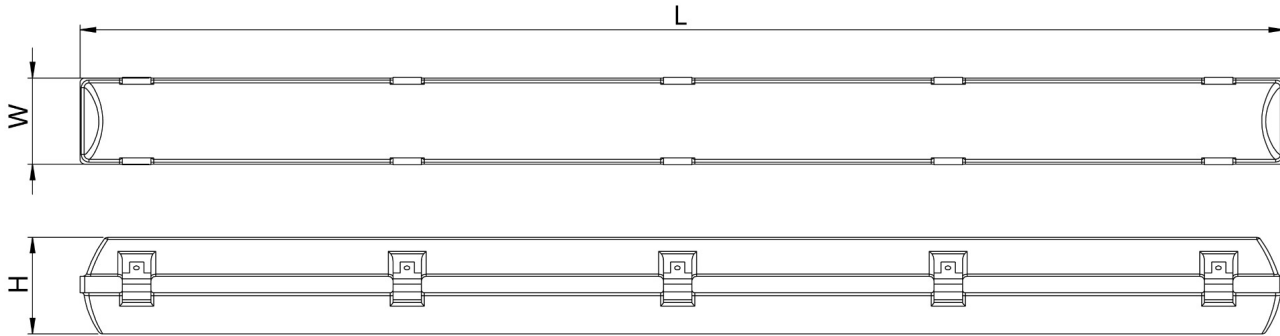

EEC: B **Certificates:** CE, RoHS
Warranty: 3 years

Technical drawing (.jpg)