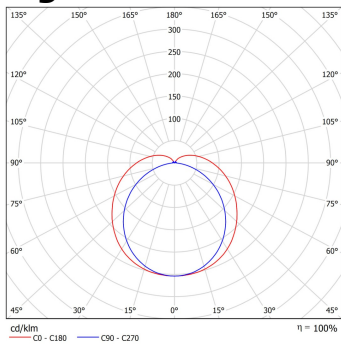

Light distribution curve (.jpg)

Note:

Tolerance range for optical and electrical data: $\pm 10\%$. Values apply to an ambient temperature of 25°C. NORTHCLIFFE LIGHTING is constantly developing and improving its products. The right is reserved to change any product specifications without prior notification

Date of issue: 2023-05-19 ■ NORTHCLIFFE LIGHTING, UAB ■ Raudondvario pl. 101, LT-47184 Kaunas, Lithuania ■ info@northcliffe.org ■ www.northcliffe.org